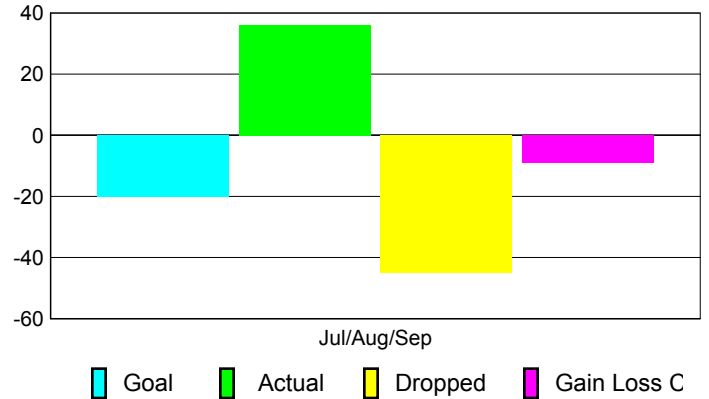

Membership Results 2010-2011

Goal, New, Dropped, Gain/Loss