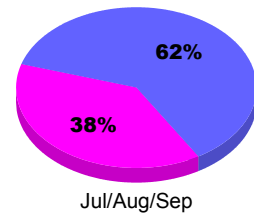

Membership Results
2010-2011

Membership
2009-2010

Month	Net Memb Goal	Actual New Memb	Actual Dropped Memb	Gain/Loss of Memb	Gain/Loss of Memb
Jul/Aug/Sep	-20	36	-45	-9	-3
Totals	-20	36	-45	-9	-3

Membership Results 2010-2011

Goal, New, Dropped, Gain/Loss

Comparison of Membership Gain/Loss

Current Year Compared to the Previous Year

Gender Comparison 2010-2011

■ Male ■ Female