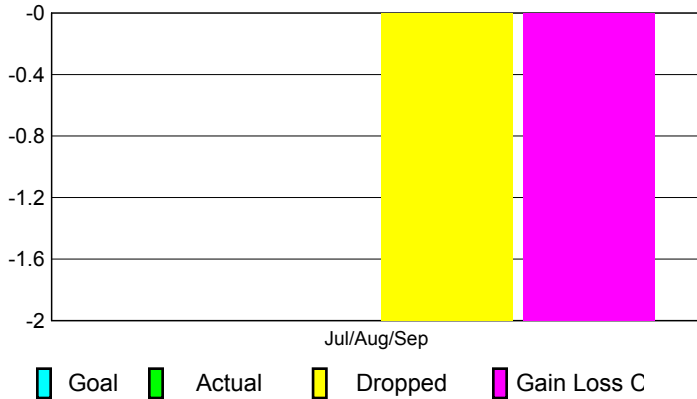

2010-2011 GMT Reports for District (or Undistricted) **District O 4**

GMT: **Mr. Pedro Mario Marrello**

Location: **ARGENTINA**

GMT CA: **3**

CLUBS

Club Results
2010-2011

Clubs
2009-2010

Month	New Club Goal	Actual New Clubs	Actual Dropped Clubs	Gain/Loss of Clubs	Gain/Loss of Clubs
Jul/Aug/Sep	0	0	-2	-2	-1
Totals	0	0	-2	-2	-1

Club Results 2010-2011

Goal, New, Dropped, Gain/Loss

Comparison of Club Gain/Loss

Current Year Compared to the Previous Year

YTD Status Quo Clubs 2010-2011

Status Quo Clubs Compared to Status Quo Members

MEMBERSHIP